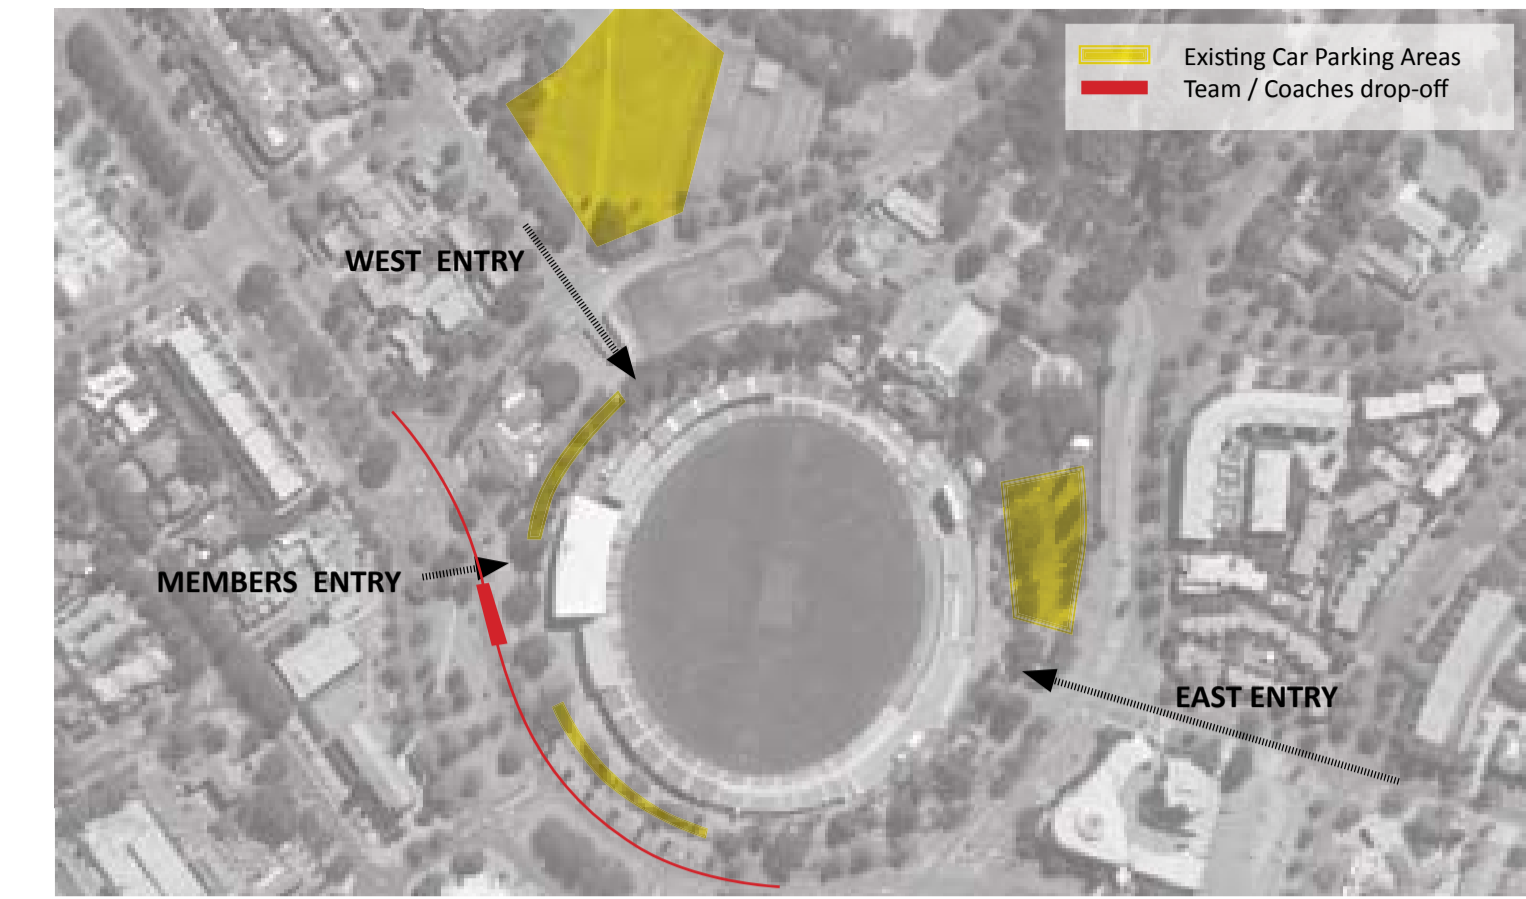

_location

_connectivity

_green space

_access

_environmental conditions

_connections

_existing structures

_existing shading

territory venues & events

POPULOUS™
Created by HOK SPORT VENUE EVENT

MANUKA OVAL