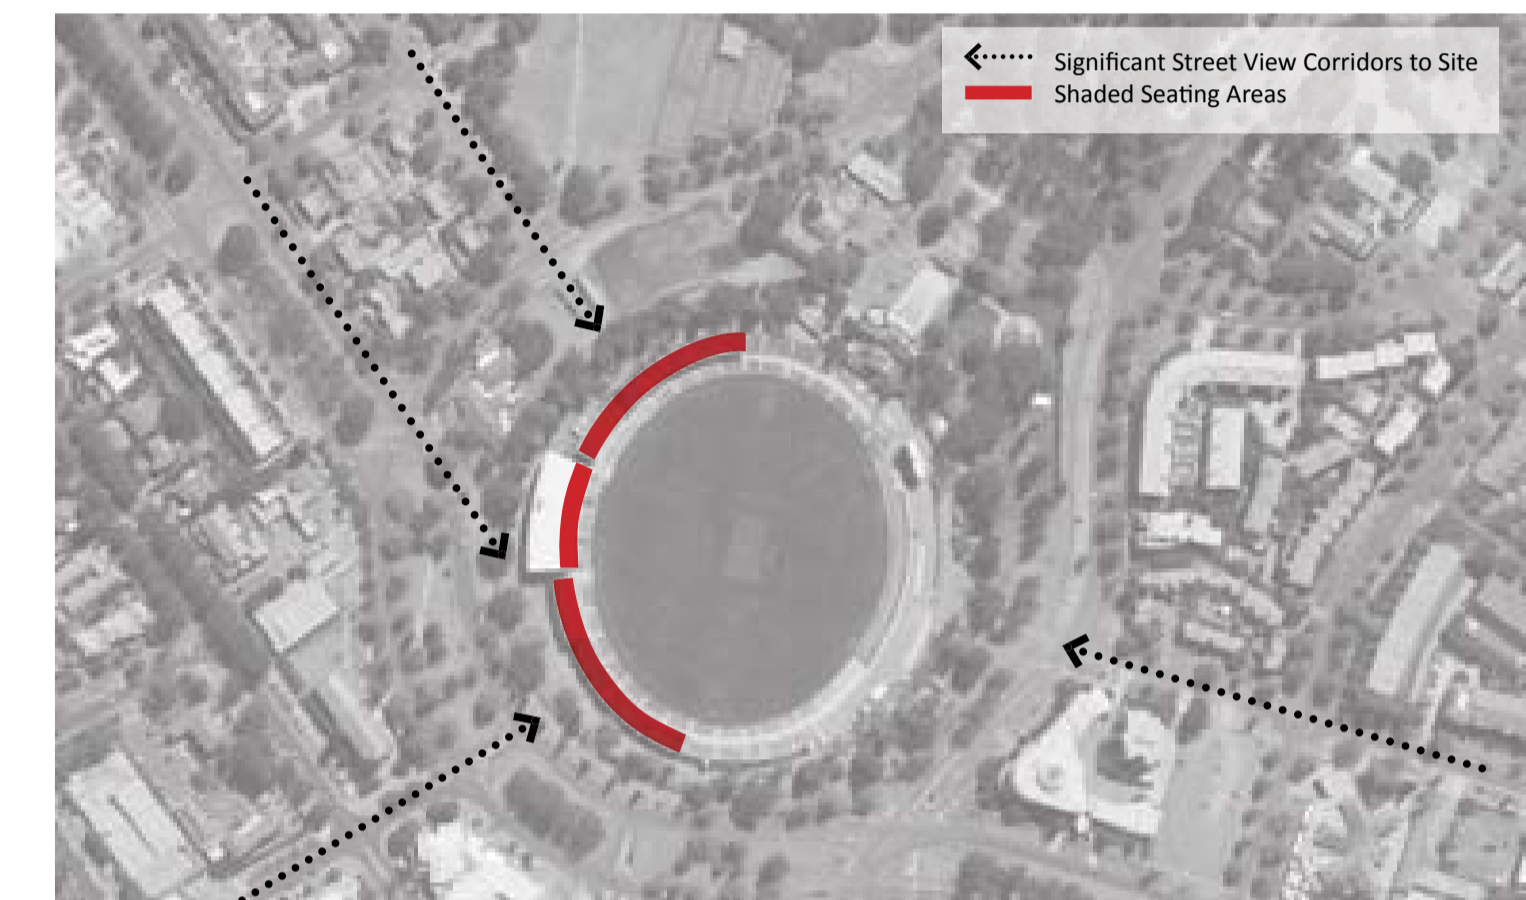

_location

_connectivity

_green space

_access

_environmental conditions

_connections

_existing structures

_existing shading

territory venues & events

POPULOUS™
Created by HOK SPORT VENUE EVENT

MANUKA OVAL