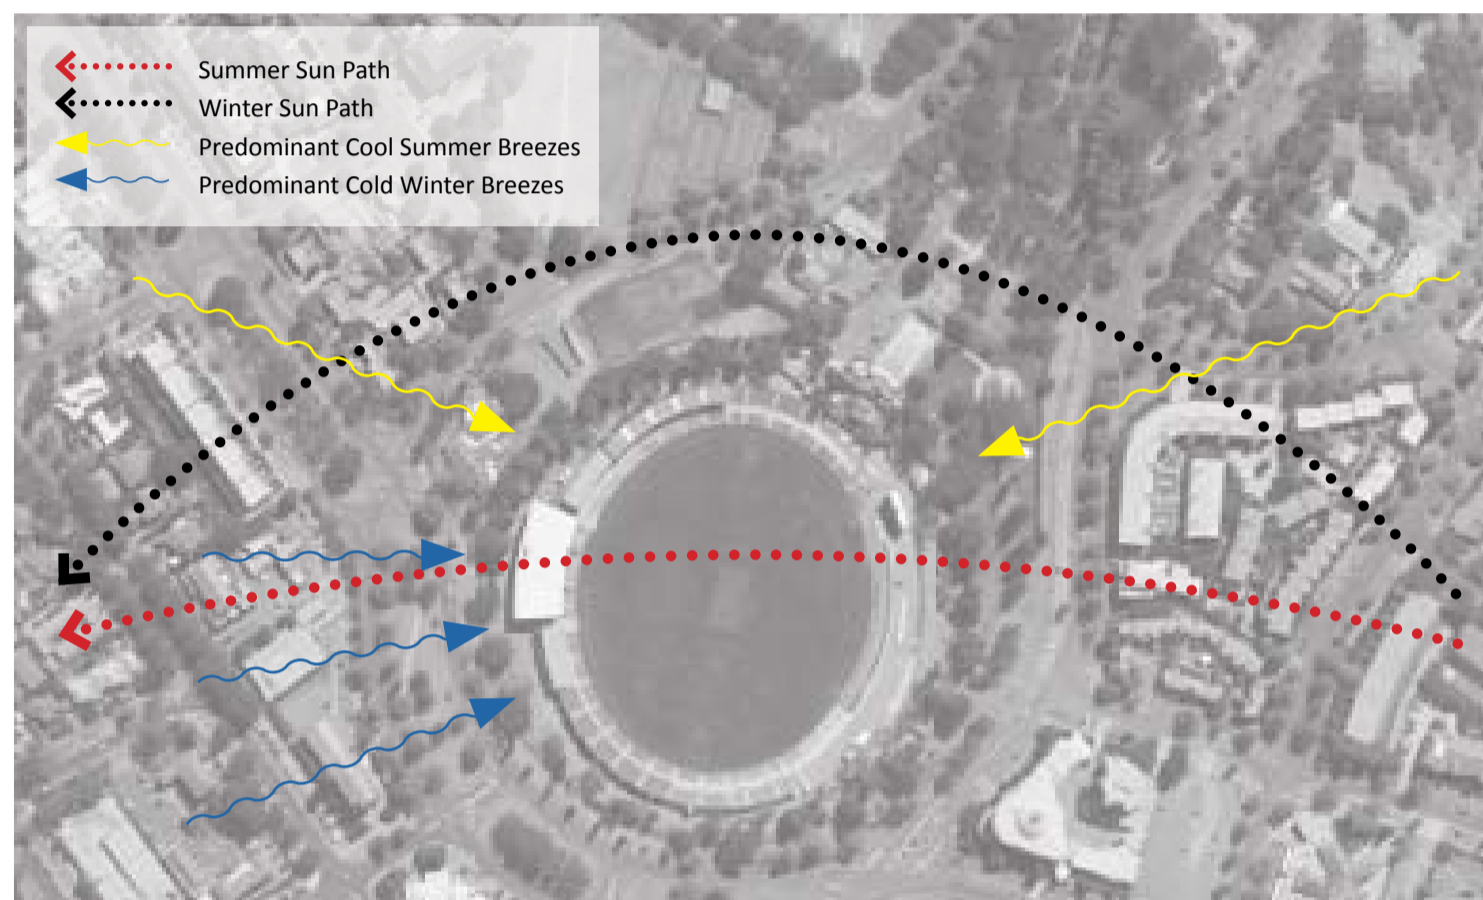

_location

_connectivity

_green space

_access

_environmental conditions

_connections

_existing structures

_existing shading

territory venues & events

POPULOUS™
Created by HOK SPORT VENUE EVENT

MANUKA OVAL