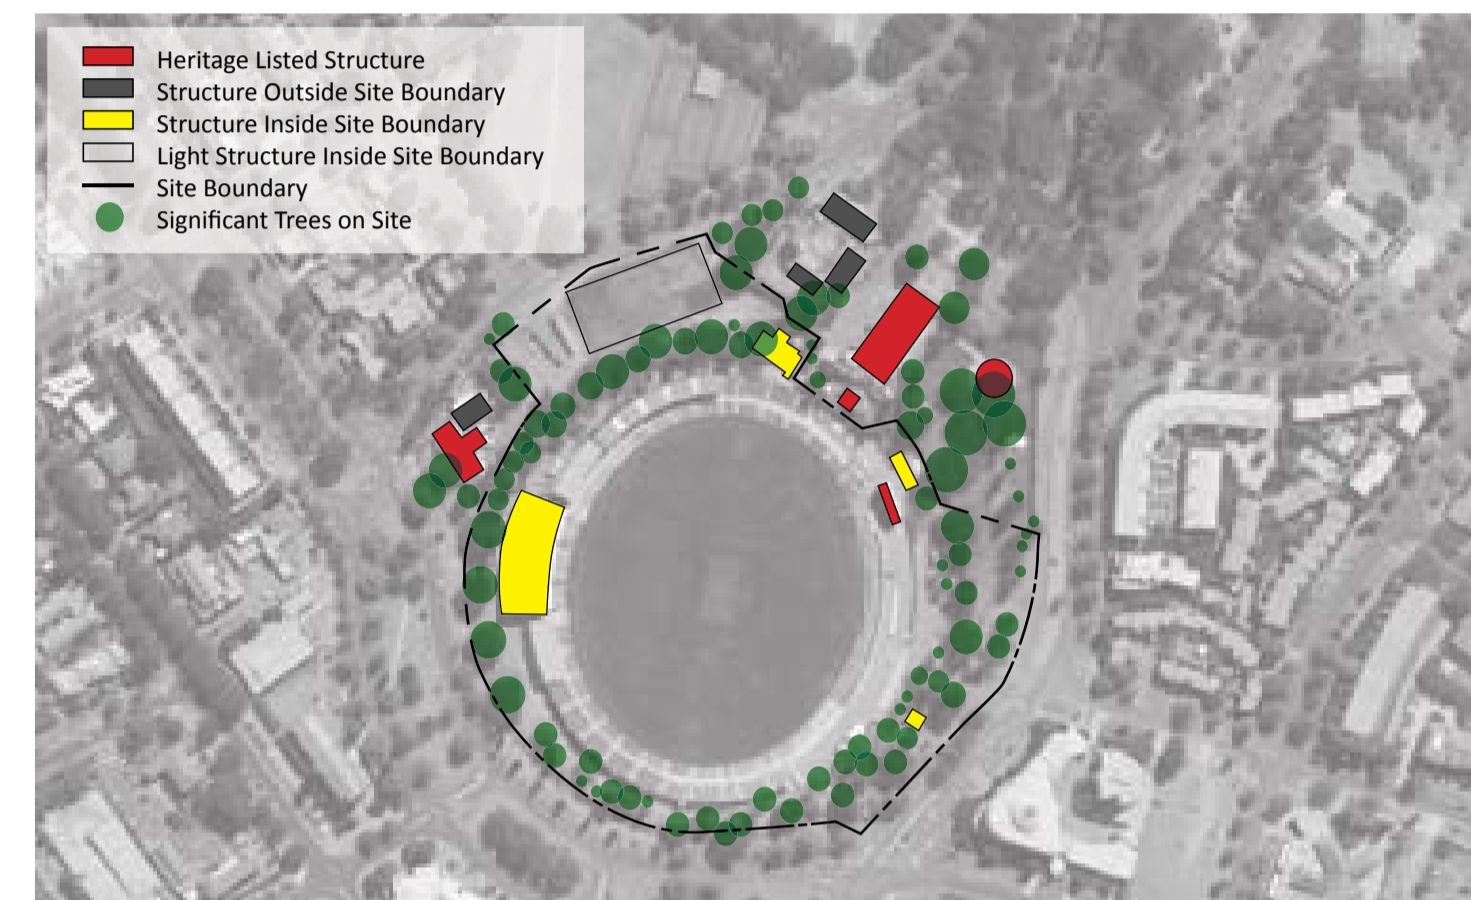

_location

_connectivity

_green space

_access

_environmental conditions

_connections

_existing structures

_existing shading

territory venues & events

POPULOUS™
Created by HOK SPORT VENUE EVENT

MANUKA OVAL