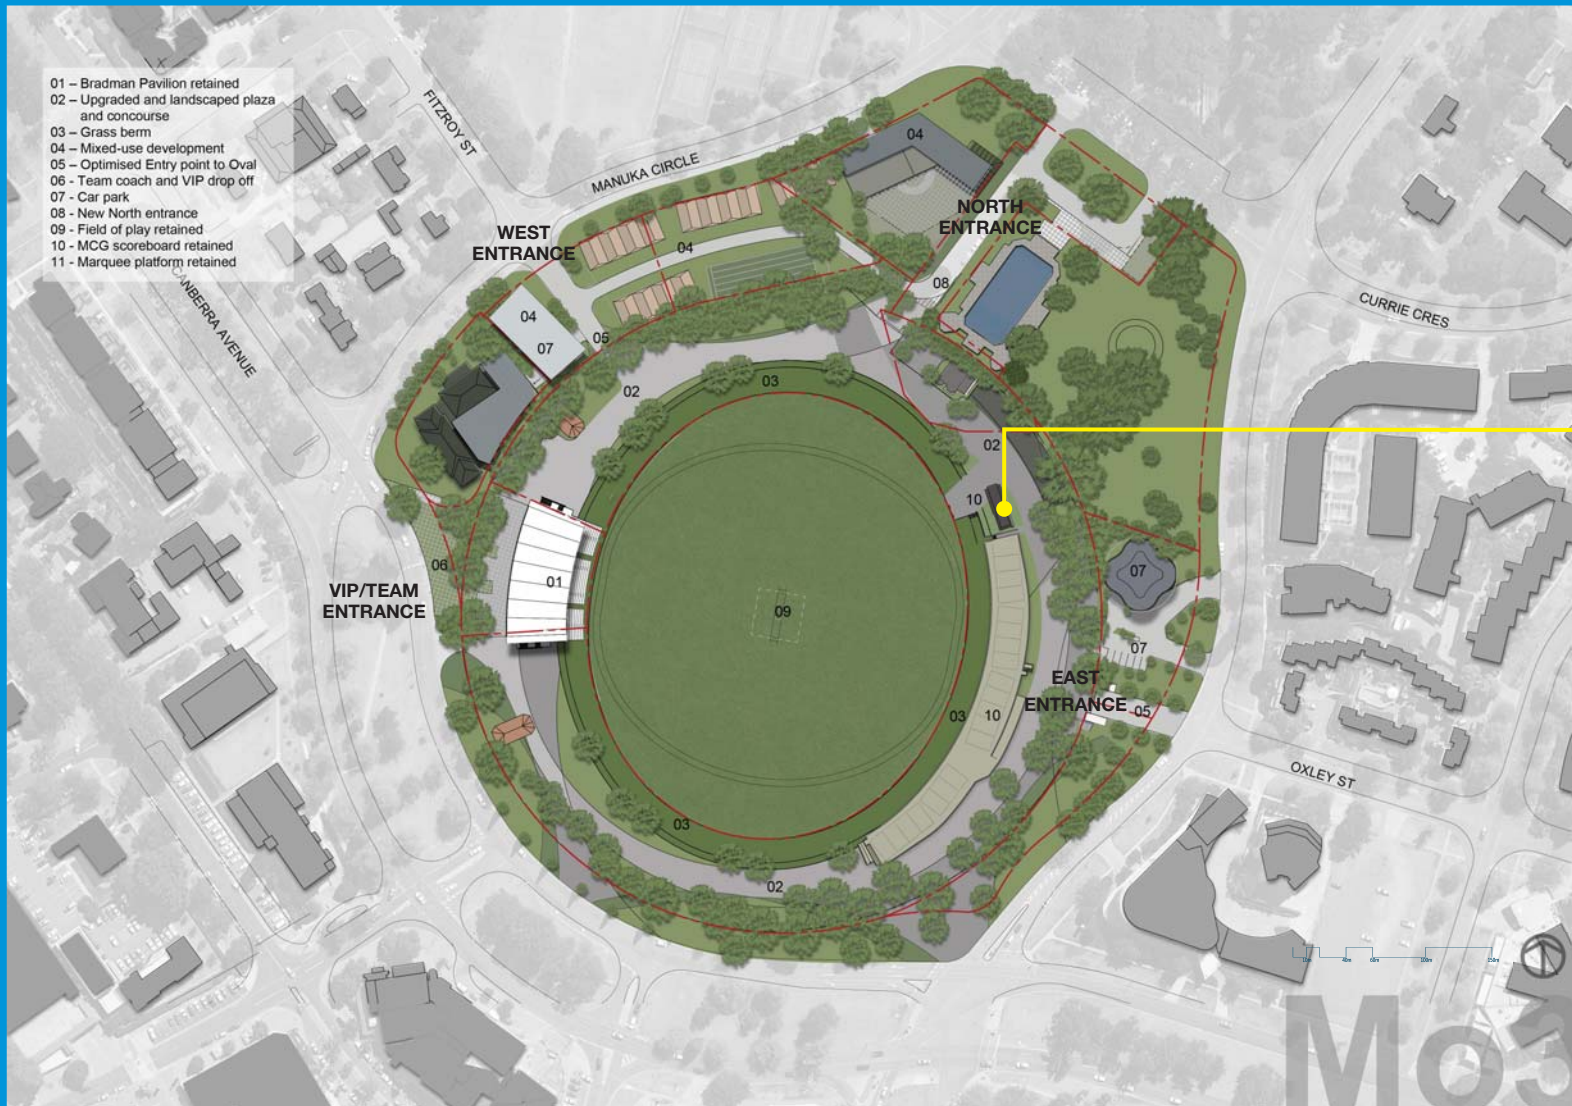

M03

RETURN MANUKA OVAL TO A COMMUNITY OVAL

This option achieves:

- RETURNS Manuka Oval to the community
- RELOCATES professional AFL and cricket to Canberra Stadium site to create a sports precinct
- ENHANCES the landscape setting of the precinct
- Creates a 'VILLAGE OVAL' in the park
- TRAFFIC & parking issues reduced

- Reduce seating capacity to 1,100
- Bradman Pavilion retained
- Demolish other stands
- Replace stands with a grass berm around the oval
- Existing trees retained wherever possible
- **Historic MCG scoreboard retained**
- Development adjacent Manuka Oval possible

Indicative construction cost = \$7-10 million

INDICATIVE IMAGE ONLY

INDICATIVE IMAGE ONLY

INDICATIVE EVENT TRANSPORT MASTER PLAN