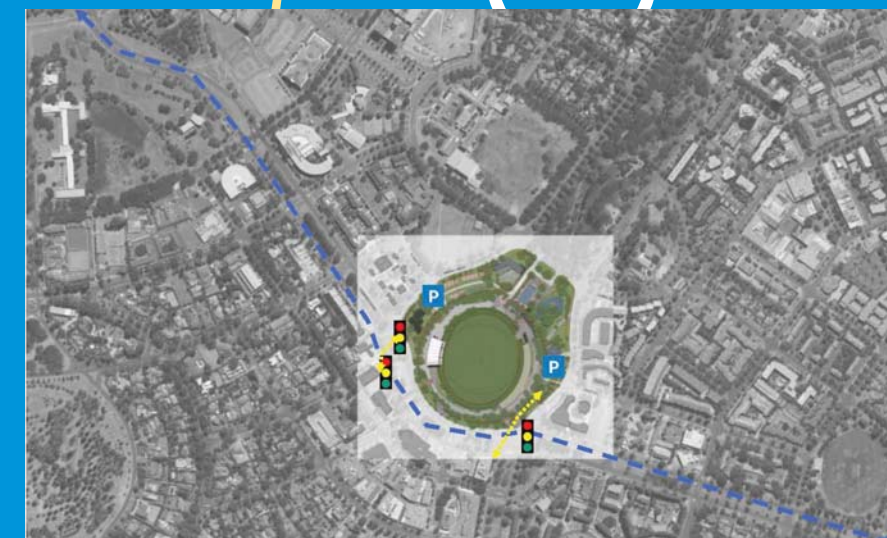

M03

RETURN MANUKA OVAL TO A COMMUNITY OVAL

This option achieves:

- RETURNS Manuka Oval to the community
- RELOCATES professional AFL and cricket to Canberra Stadium site to create a sports precinct
- ENHANCES the landscape setting of the precinct
- Creates a 'VILLAGE OVAL' in the park
- TRAFFIC & parking issues reduced

- Reduce seating capacity to 1,100
- Bradman Pavilion retained
- Demolish other stands
- Replace stands with a grass berm around the oval
- Existing trees retained wherever possible
- **Historic MCG scoreboard retained**
- Development adjacent Manuka Oval possible

Indicative construction cost = \$7-10 million

INDICATIVE IMAGE ONLY

INDICATIVE IMAGE ONLY

INDICATIVE EVENT TRANSPORT MASTER PLAN